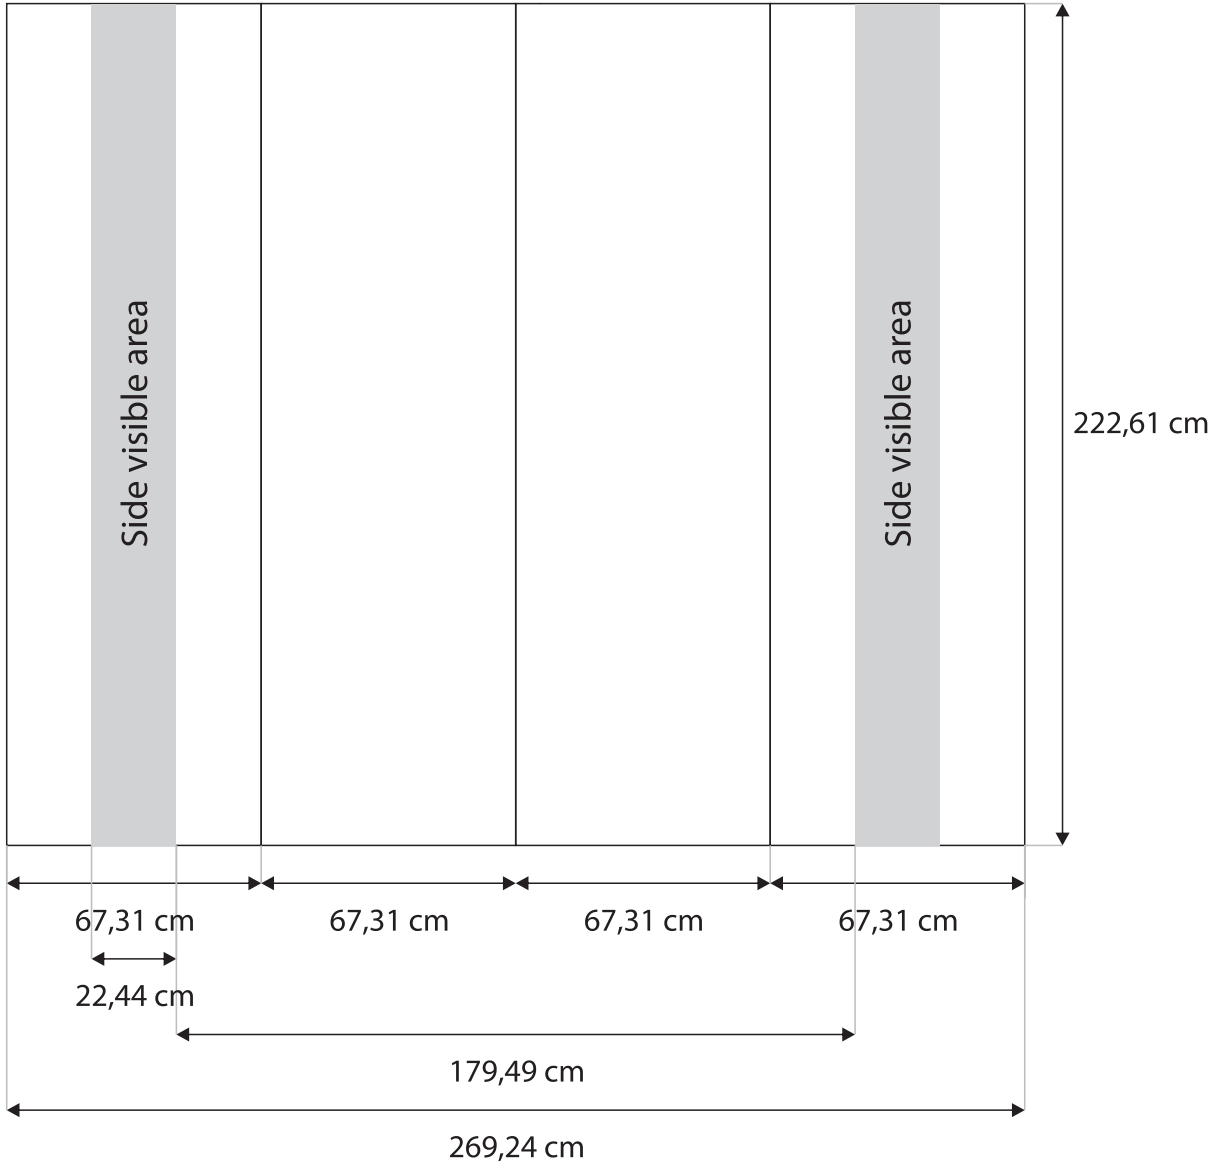

8.

9.

10.

11.

12.

13.

14.

* We are continually improving and modifying our product range and reserve the right to vary the specifications without prior notice. All dimensions and weights quoted are approximate and we accept no responsibility for variance.

Atlas Case

Impact Pop-Up straight 3x2

Impact Pop-Up straight 3x3

Impact Pop-Up straight 3x4

Impact Pop-Up straight 3x5

Impact Pop-Up curved 3x2

Impact Pop-Up curved 3x3

Impact Pop-Up curved 3x4

Impact Pop-Up curved 3x5