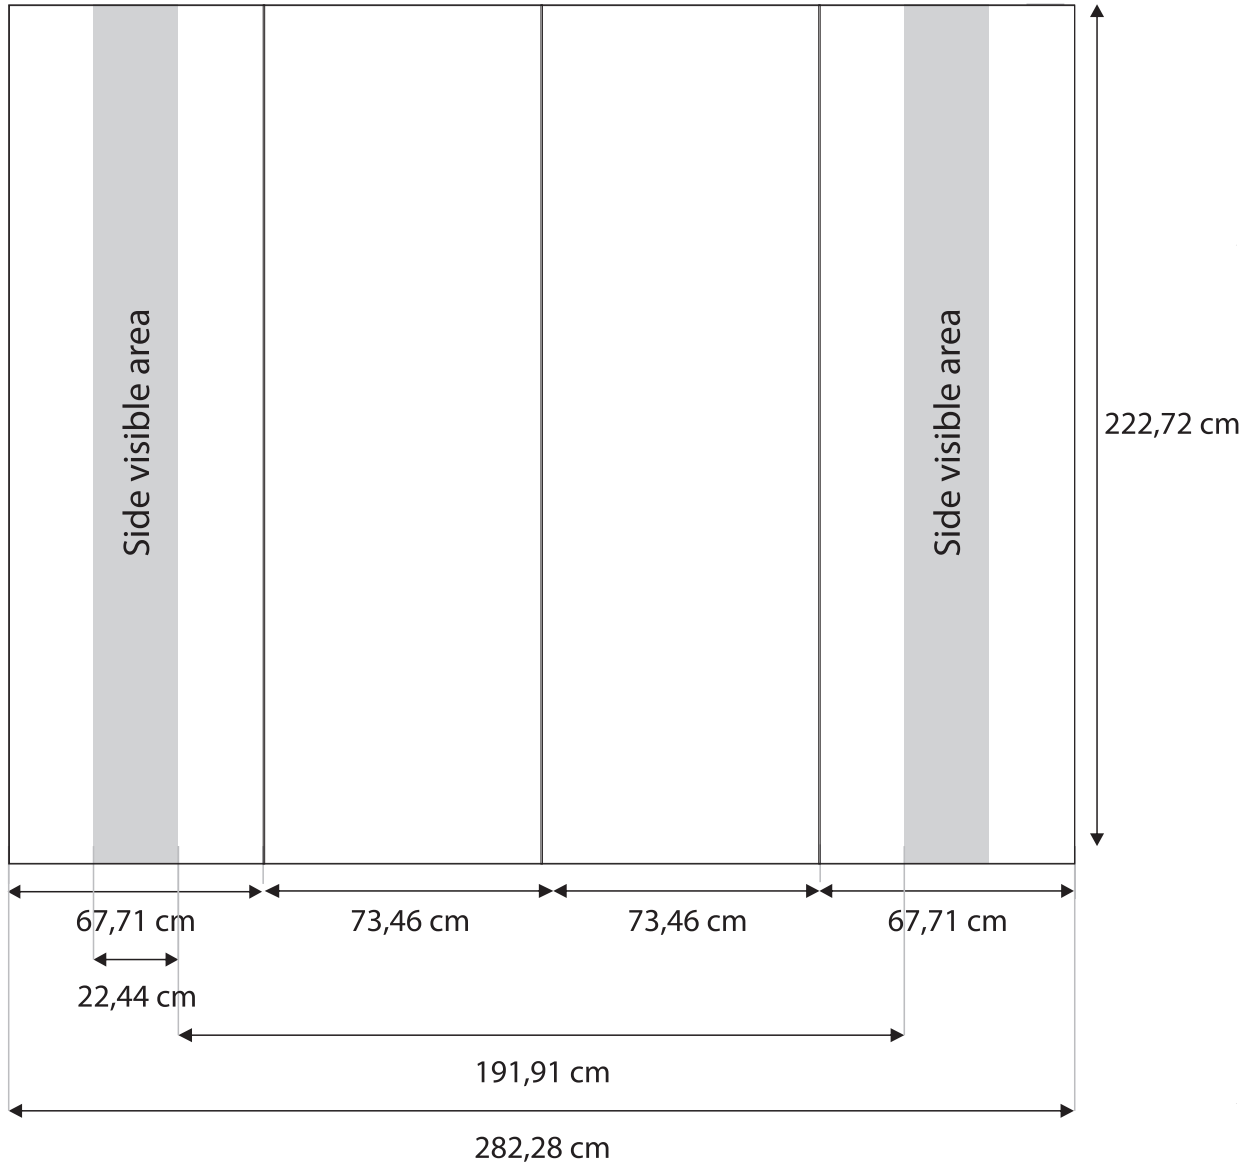

8.

9.

10.

11.

12.

13.

14.

* We are continually improving and modifying our product range and reserve the right to vary the specifications without prior notice. All dimensions and weights quoted are approximate and we accept no responsibility for variance.

Atlas Case

Impact Pop-Up straight 3x2

Impact Pop-Up straight 3x3

Impact Pop-Up straight 3x4

Impact Pop-Up straight 3x5

Impact Pop-Up curved 3x2

Impact Pop-Up curved 3x3

Impact Pop-Up curved 3x4