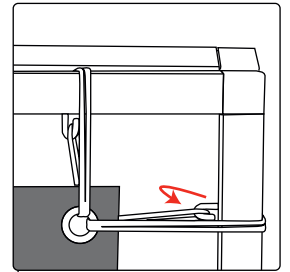

3.

4.

Optional Ground Peg

Monsoon 2500 mm

This template is supplies at 25% of finished size.

Monsoon 3000 mm

This template is supplies at 25% of finished size.