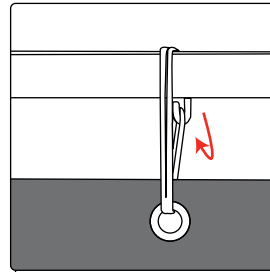

3.

4.

Optional Ground Peg

Monsoon 2500 mm

This template is supplies at 25% of finished size.

Monsoon 3000 mm

This template is supplies at 25% of finished size.