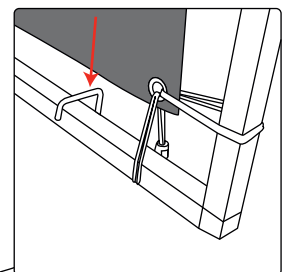

3.

4.

Optional Ground Peg

Monsoon 2500 mm

This template is supplies at 25% of finished size.

Monsoon 3000 mm

This template is supplies at 25% of finished size.