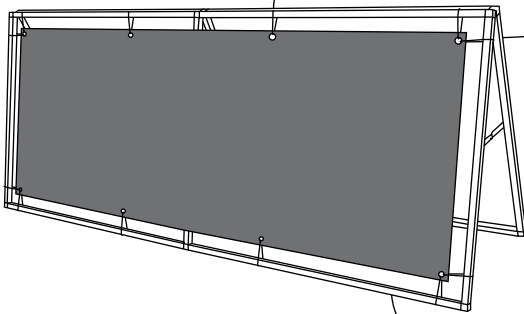

► Monsoon

1.

2.

3.

4.

Attaching Graphic

1.

2.

3.

4.

Optional Ground Peg

Monsoon 2500 mm

This template is supplies at 25% of finished size.

Monsoon 3000 mm

This template is supplies at 25% of finished size.