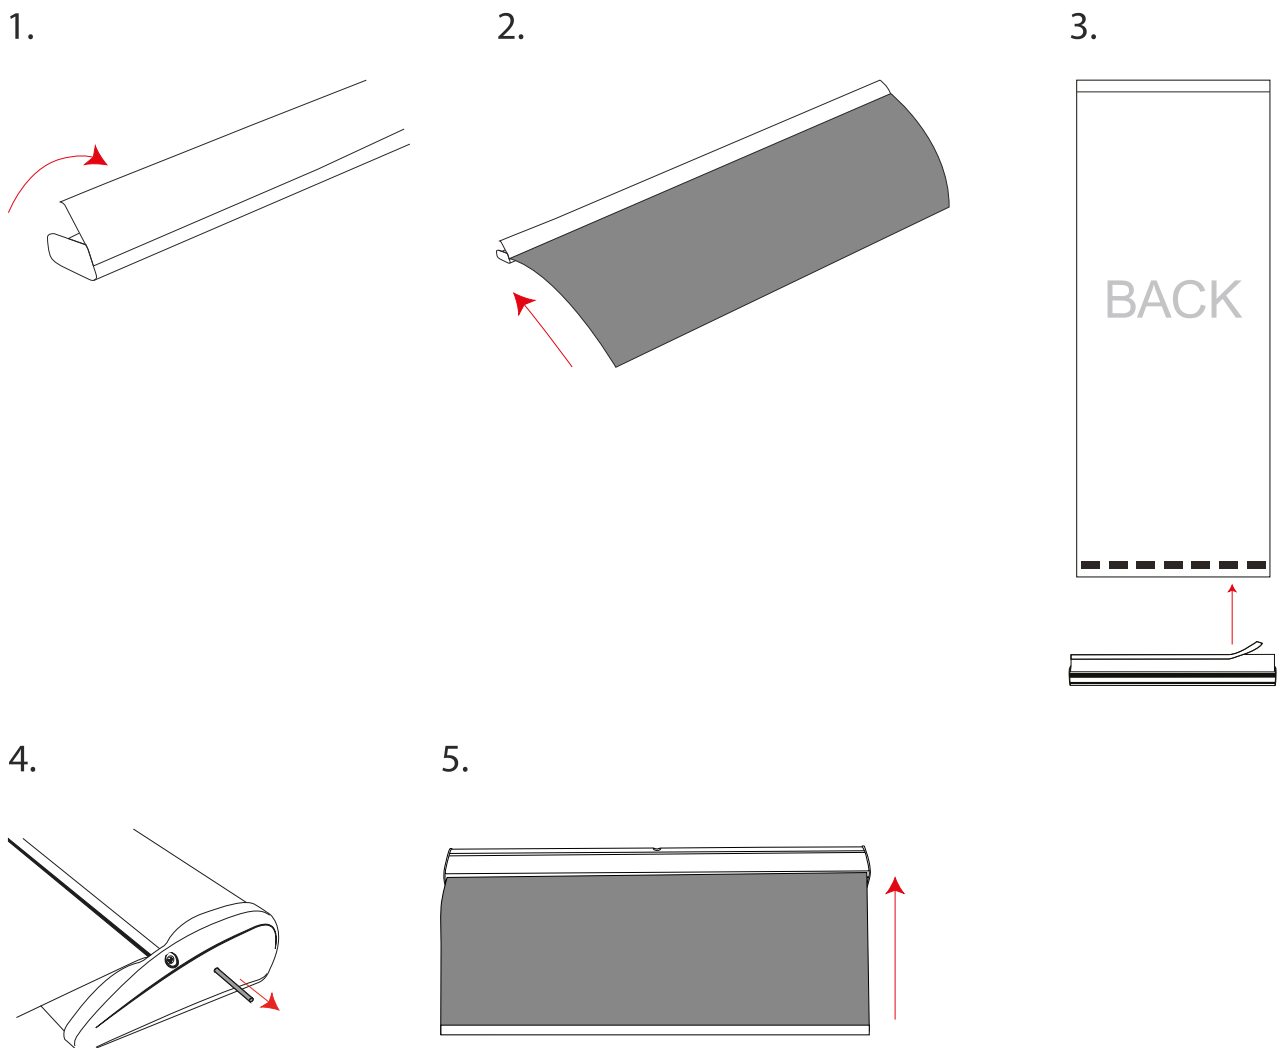

Attaching Graphic

* We are continually improving and modifying our product range and reserve the right to vary the specifications without prior notice. All dimensions and weights quoted are approximate and we accept no responsibility for variance.

SIA "Print Plus"

Office address: Dzelzceļu iela 22/24, Daugavpils, LV-5401

Office Phone: +371 654 22226 | +371 654 20766 | e-mail: info@printonline.lv | www.printonline.lv