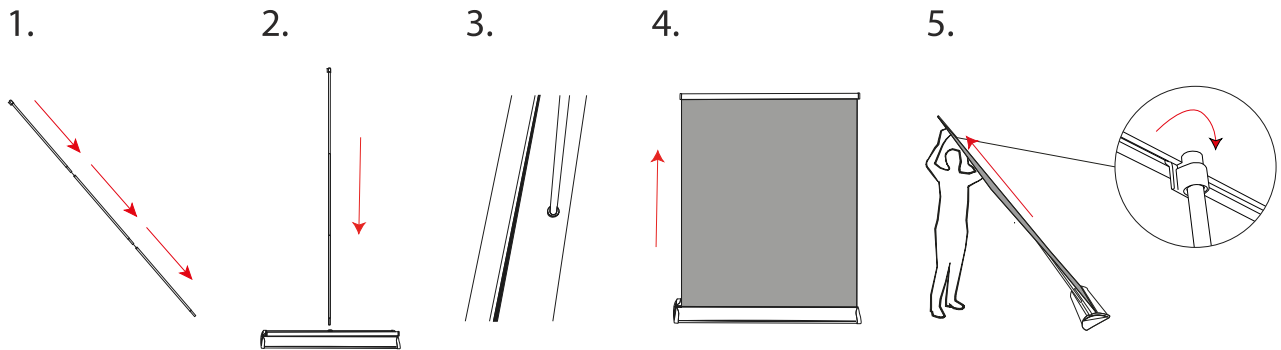

► User Instruction

Assembly

Attaching Graphic

* We are continually improving and modifying our product range and reserve the right to vary the specifications without prior notice. All dimensions and weights quoted are approximate and we accept no responsibility for variance.

NON-VISIBLE AREA

This area will go into the mechanism, and will not be seen, so no images or logos to go inside this area.

Roller Banner

Delta Lite Classic 1000 mm

NON-VISIBLE AREA

This area will go into the mechanism, and will not be seen, so no images or logos to go inside this area.

Roller Banner

Delta Lite Classic 1200 mm

NON-VISIBLE AREA

This area will go into the mechanism, and will not be seen, so no images or logos to go inside this area.

Roller Banner
Delta Lite Classic 1500 mm