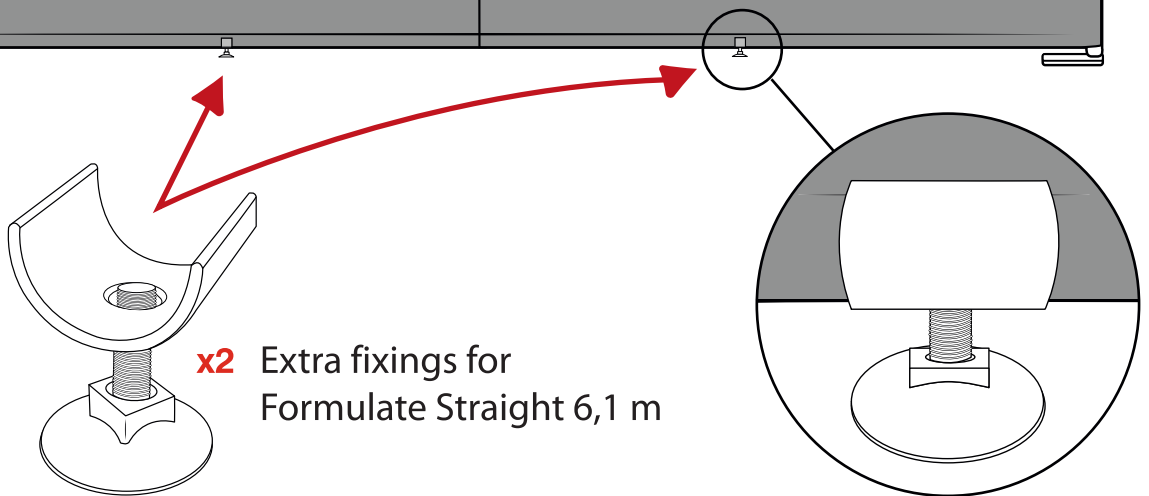

► **Formulate Straight**

10.

11.

12.

x2 Extra fixings for
Formulate Straight 6,1 m

* We are continually improving and modifying our product range and reserve the right to vary the specifications without prior notice. All dimensions and weights quoted are approximate and we accept no responsibility for variance.

Formulate straight 2,4 m

This template is supplies at 25% of finished size.

Formulate straight 3 m

This template is supplies at 25% of finished size.

Formulate straight 6,1 m

This template is supplies at 25% of finished size.