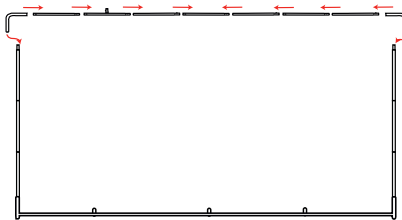

► Formulate Straight

1.

2.

3.

4.

5.

6.

7.

8.

9.

* We are continually improving and modifying our product range and reserve the right to vary the specifications without prior notice. All dimensions and weights quoted are approximate and we accept no responsibility for variance.