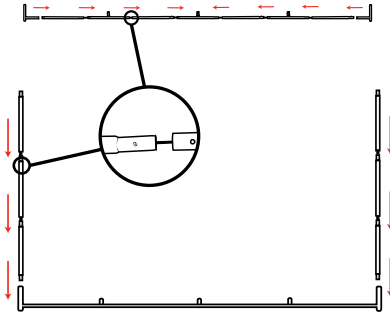

► Formulate Straight

1.

2.