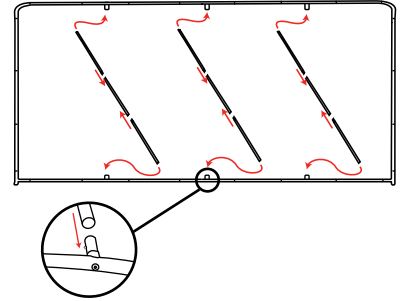

► Formulate Straight

1.

2.

3.

4.

5.

6.

7.

8.

9.

* We are continually improving and modifying our product range and reserve the right to vary the specifications without prior notice. All dimensions and weights quoted are approximate and we accept no responsibility for variance.