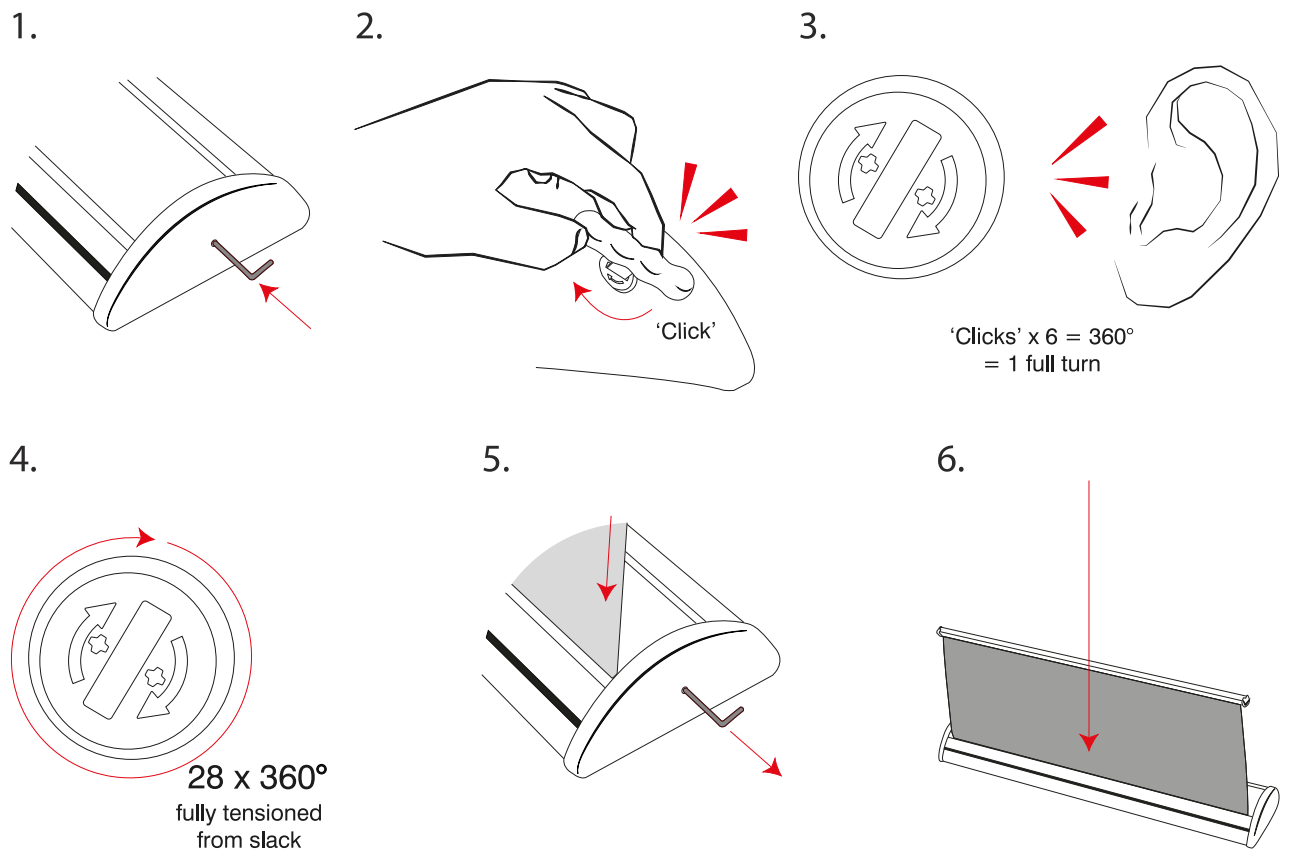

Tensioning Graphic

* We are continually improving and modifying our product range and reserve the right to vary the specifications without prior notice. All dimensions and weights quoted are approximate and we accept no responsibility for variance.