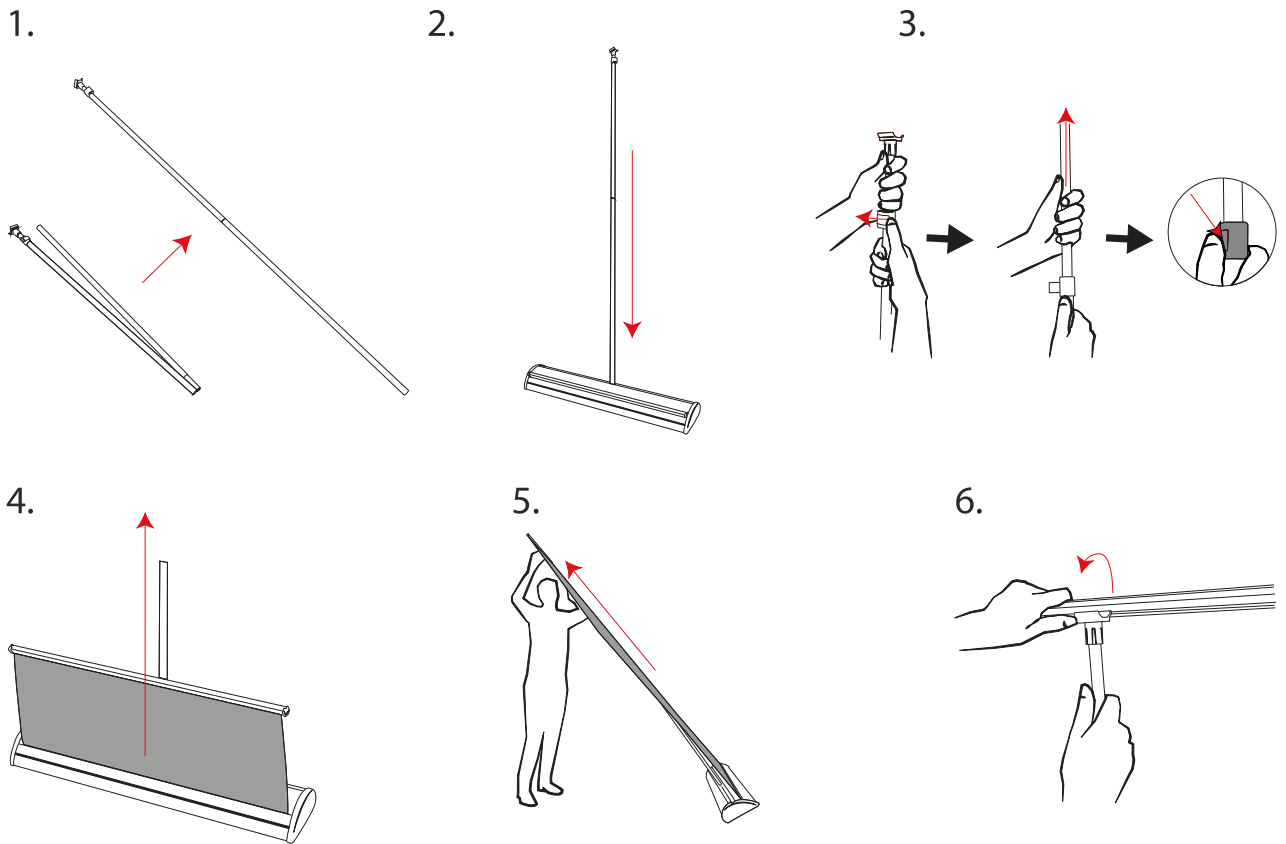

► User Instruction

Assembly