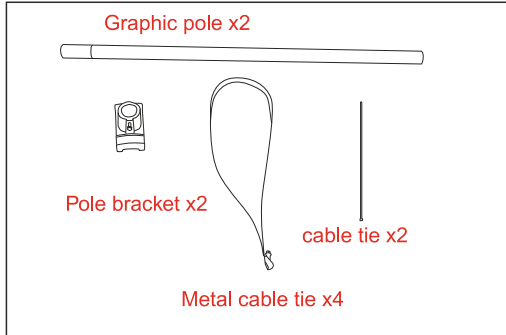

► User Instruction

Assembly

Please note: The top graphic fixing loop must be facing down and the bottom graphic loop fixing must be facing up

* We are continually improving and modifying our product range and reserve the right to vary the specifications without prior notice. All dimensions and weights quoted are approximate and we accept no responsibility for variance.

Flags

Mistral 800 x 2000 mm